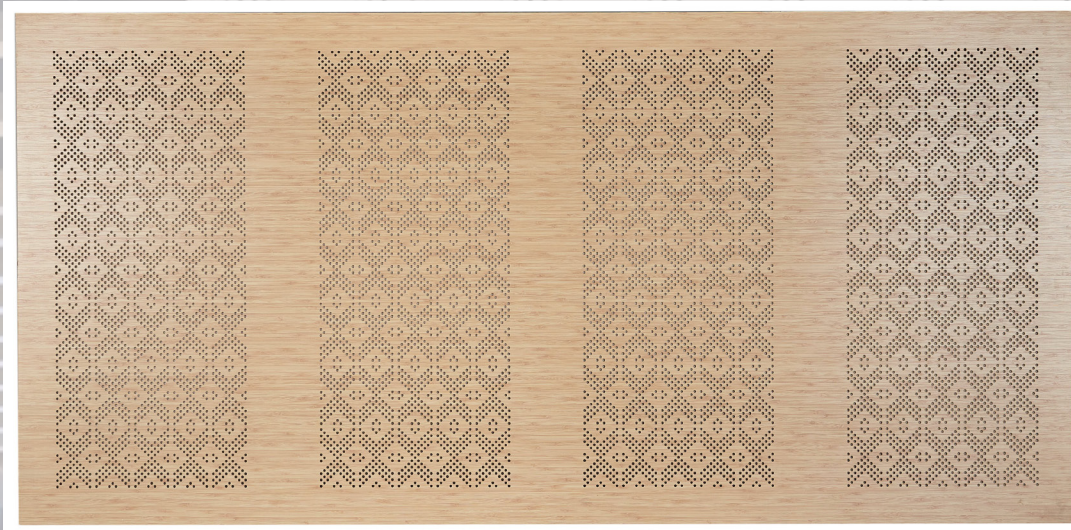

# NOISE REDUCTION

T-bar & Perf. Gypsum Board & perf. Calcium Silicate Board

Acoustic Perforated Gypsum board  
5x5mm sq holes, continuous type  
ZEST design (#SQ5-8P-15)  
Made in Taiwan

Acoustic Perforated Calcium Silicate Board  
6mm dia round hole x 45 degree  
Wood-like grain facing  
4 panels, ZEST design (#141-02)  
Made in Taiwan