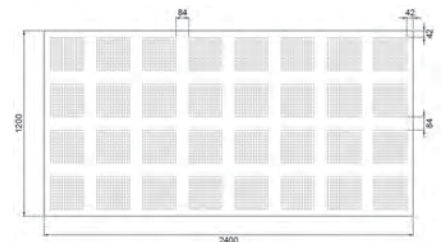

NOISE REDUCTION

SUSPENSION CEILING GRID (T-BAR)

Web Height: 33, 38, 42 mm Flange Width: 15, 24, 40 mm

Excellent Sound Absorptive Performance

Board size: 12.5t x 1200 x 2400 mm

Perforated hole: $\phi 6\text{mm}$ x 90 deg. x 15mm c.c.

Backing: white tissue, black tissue

Pattern options: 8 block, full perforation or custom-made

LONG RANGE
Long Range Enterprise Co., Ltd.

18, Lane 156, She-Chung St., Taipei, Taiwan
TEL : +886-2-2816.1447
FAX : +886-2-8811.5552
URL : www.longrange.com.tw
E-mail : long.rangetw@msa.hinet.net