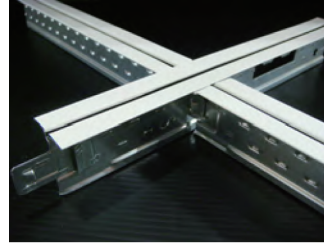

NOISE REDUCTION

SUSPENSION CEILING GRID (T-BAR)

Web Height: 33, 38, 42 mm Flange Width: 15, 24, 40 mm

Excellent Sound Absorptive Performance

Board size: 12.5t x 1200 x 2400 mm

Perforated hole: $\phi 6\text{mm}$ x 90 deg. x 15mm c.c.