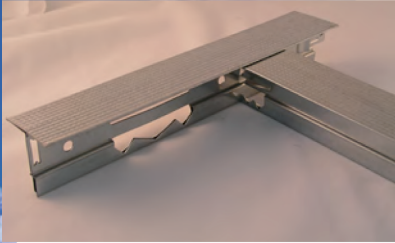

NOISE REDUCTION

SUSPENSION CEILING GRID (T-BAR)

Web Height: 33, 38, 42 mm Flange Width: 15, 24, 40 mm

Excellent Sound Absorptive Performance

Board size: 12.5t x 1200 x 2400 mm

Perforated hole: $\phi 6\text{mm}$ x 90 deg. x 15mm c.c.

Backing: white tissue, black tissue

Pattern options: 8 block, full perforation or custom-made

LONG RANGE
Long Range Enterprise Co., Ltd.

18, Lane 156, She-Chung St., Taipei, Taiwan
TEL : +886-2-2816.1447
FAX : +886-2-8811.5552
URL : www.longrange.com.tw
E-mail : long.rangetw@msa.hinet.net