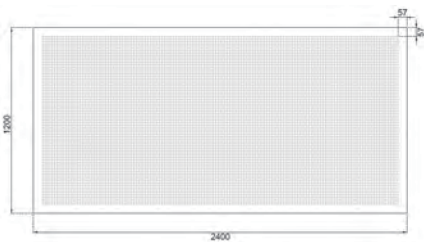

Excellent Sound Absorptive Performance

Board size: 12.5t x 1200 x 2400 mm

Perforated hole: $\phi 6\text{mm}$ x 90 deg. x 15mm c.c.

Backing: white tissue, black tissue

Pattern options: 8 block, full perforation or custom-made