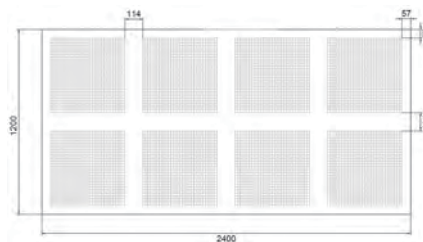

NOISE REDUCTION

SUSPENSION CEILING GRID (T-BAR)

Web Height: 33, 38, 42 mm Flange Width: 15, 24, 40 mm

Excellent Sound Absorptive Performance

Board size: 12.5t x 1200 x 2400 mm

Perforated hole: $\phi 6\text{mm}$ x 90 deg. x 15mm c.c.

Backing: white tissue, black tissue

Pattern options: 8 block, full perforation or custom-made

LONG RANGE
Long Range Enterprise Co., Ltd.

18, Lane 156, She-Chung St., Taipei, Taiwan
TEL : +886-2-2816.1447
FAX : +886-2-8811.5552
URL : www.longrange.com.tw
E-mail : long.rangetw@msa.hinet.net