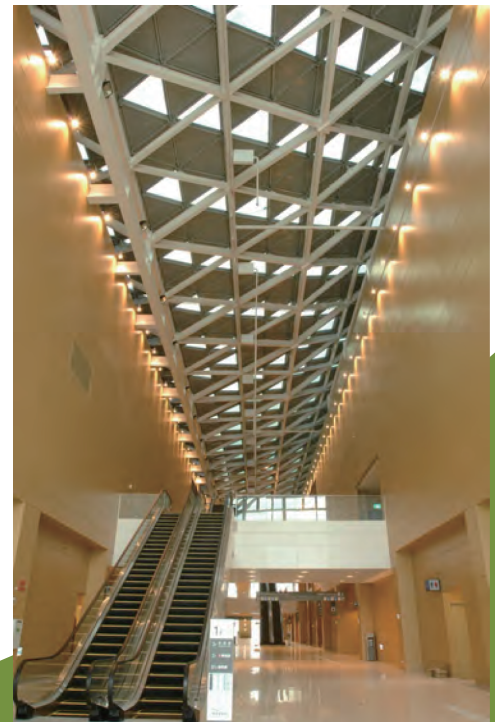

Excellent Sound Absorptive Performance

Board size: 12.5t x 1200 x 2400 mm

Perforated hole: $\phi 6\text{mm}$ x 90 deg. x 15mm c.c.

Backing: white tissue, black tissue

Pattern options: 8 block, full perforation or custom-made