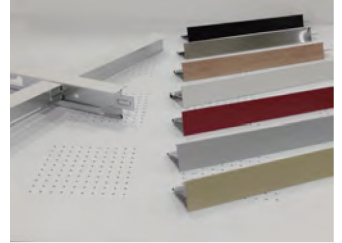

NOISE REDUCTION

SUSPENSION CEILING GRID (T-BAR)

Web Height: 33, 38, 42 mm Flange Width: 15, 24, 40 mm

Excellent Sound Absorptive Performance

Board size: 12.5t x 1200 x 2400 mm

Perforated hole: $\phi 6\text{mm}$ x 90 deg. x 15mm c.c.

Backing: white tissue, black tissue

Pattern options: 8 block, full perforation or custom-made

LONG RANGE
Long Range Enterprise Co., Ltd.

18, Lane 156, She-Chung St., Taipei, Taiwan
TEL : +886-2-2816.1447
FAX : +886-2-8811.5552
URL : www.longrange.com.tw
E-mail : long.rangetw@msa.hinet.net