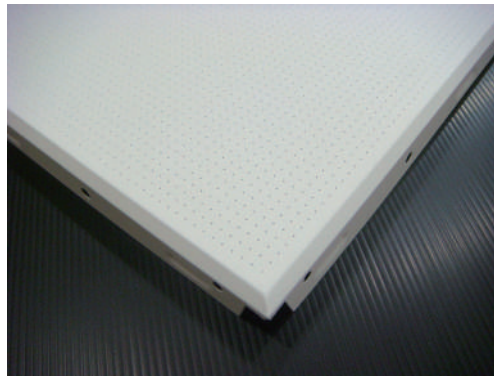

Clip-in Concave Tile non-perforation

LONG RANGE
Long Range Enterprise Co., Ltd.

18, Lane 156, She-Chung St., Taipei, Taiwan
TEL : +886-2-2816.1447
FAX : +886-2-8811.5552
URL : www.longrange.com.tw
E-mail : long.rangetw@msa.hinet.net